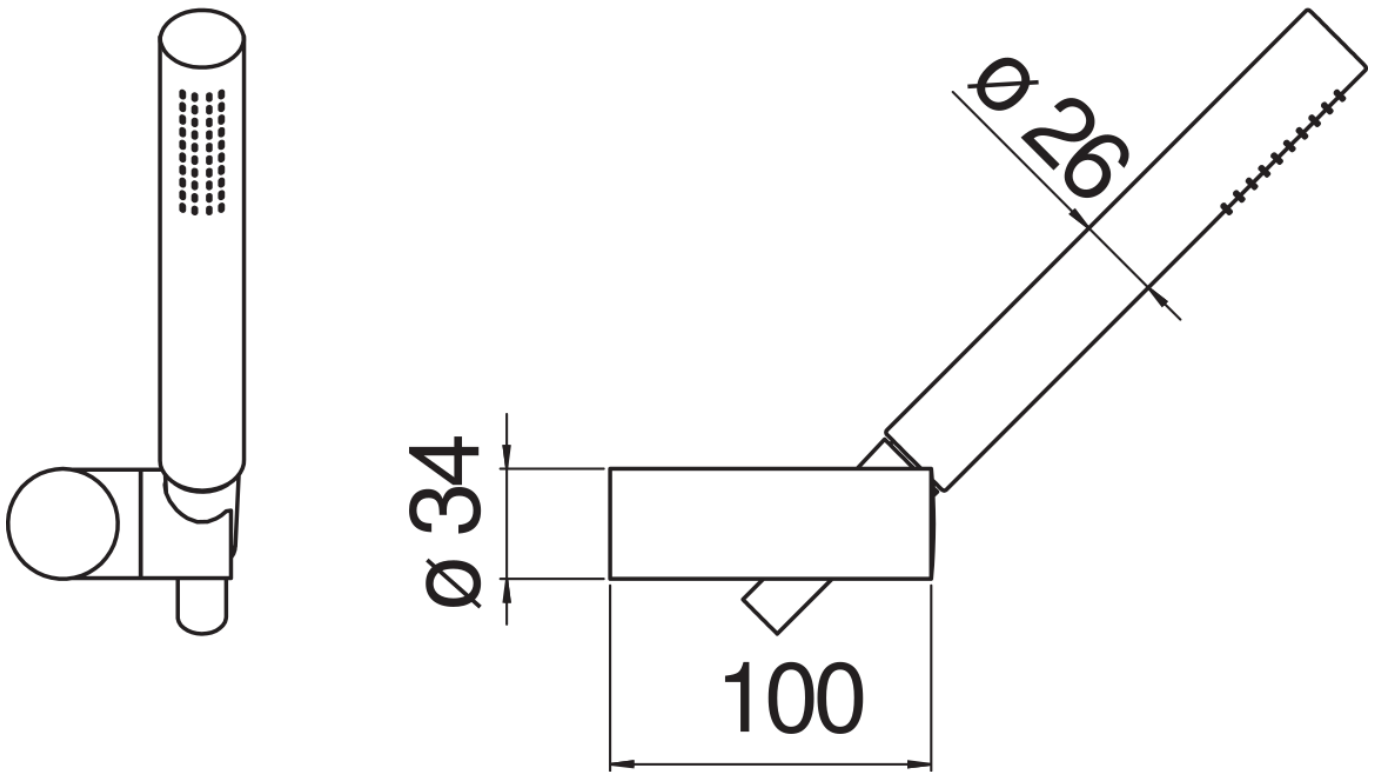

SPECIFICATIONS

Shower set

Nickel PVD

Adjustable hand shower support

Single jet hand shower and 150 cm hose

Packaging: 24 x 25 x 8 cm / 0,0048 m³ / 0,64 kg

FLOW RATE DIAGRAM: HOT/COLD WATER